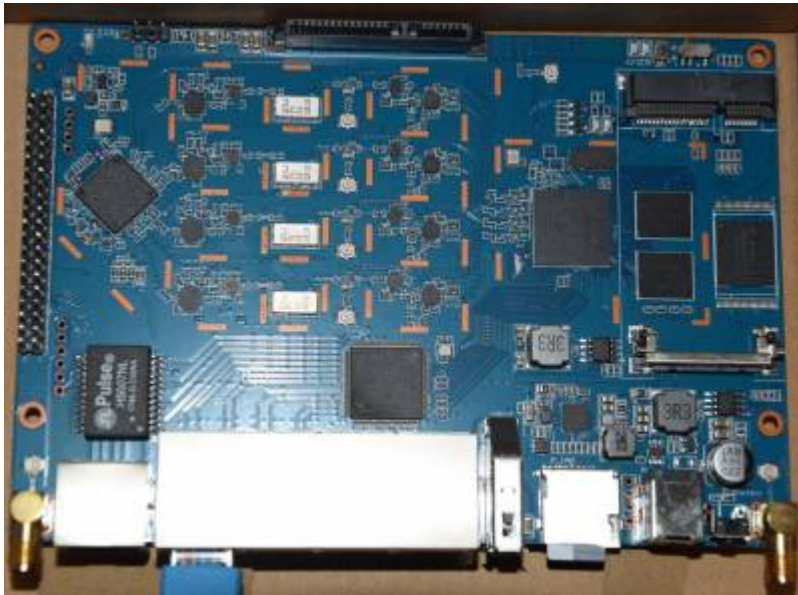

Hardware

- SOC: [MT7622](#)
- Switch:
 - Realtek RTL8367S (<v1.0)
 - Mediatek MT7531 (>=v1.0)
- Wifi: bgn on SOC, MT7615-AC (was dropped due to heat)

From:
<https://wiki.fw-web.de/> - FW-Web - Wiki

Permanent link:
<https://wiki.fw-web.de/doku.php?id=bpi-r64:hardware>